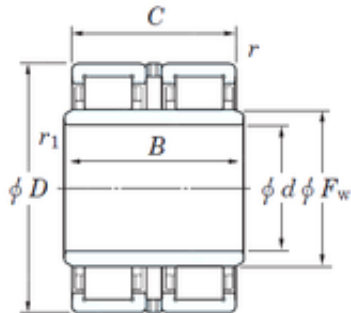

133 mm x 280 mm x 215 mm KOYO JC92
Rodamientos De Rodillos

Bearing No. JC92

Size	133x280x215 mm
Bore Diameter	133 mm
Outer Diameter	280 mm
Width	215 mm
d	133 mm
Fw	167 mm
D	280 mm
B	215 mm
C	210 mm
r min.	4 mm
r1 min.	15 mm
Weight	59,8 Kg
Basic dynamic load rating (C)	1440 kN

JC92 Bearing 2D drawings and 3D CAD models