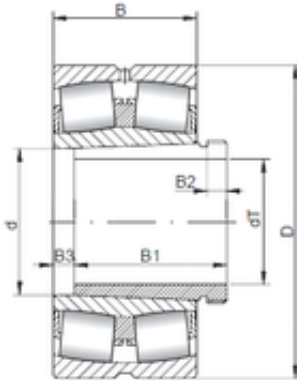

110 mm x 180 mm x 69 mm ISO 24122  
 K30CW33+AH24122 Rodamientos De Rodillos  
 Esf é ricos

Bearing No. 24122 K30CW33+AH24122

Size	110x180x69 mm
Bore Diameter	110 mm
Outer Diameter	180 mm
Width	69 mm
d	110 mm
d1	105 mm
D	180 mm
B	69 mm
C	69 mm
B1	9 mm
B2	13 mm

24122 K30CW33+AH24122 Bearing 2D drawings and 3D CAD models